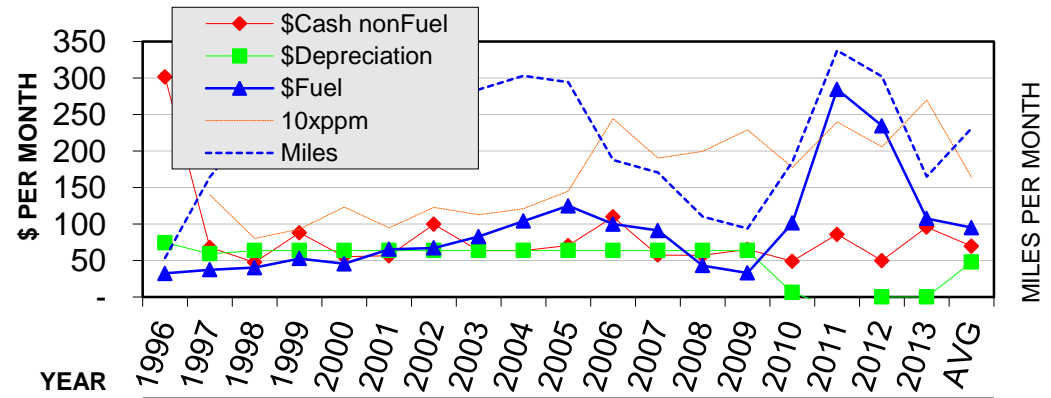

Comparison Costs of Three Vehicles

- 1989 Dodge Ram Van B250 ¾-ton, 5.2L 318ci 8-cyl, auto
- 1994 Subaru Legacy L, 2.2L 130hp flat-4cylinder, auto
- 1977 Subaru GS-400 400cc motorcycle

Dodge costs \$129/mo (32¢/mi)
 Subaru \$212/mo (21¢/mi)
 Suzuki \$14/mo (10¢/mi)

Miles per month axes are not numbered. Dodge peaks at 921 in 2010, Subaru at 1545 in 2011, Suzuki at 927 in 1984.

January 2014 - bmork@increa.com

Dodge RamVan Costs

Subaru Legacy Costs

Suzuki GS-400 Motorcycle Costs