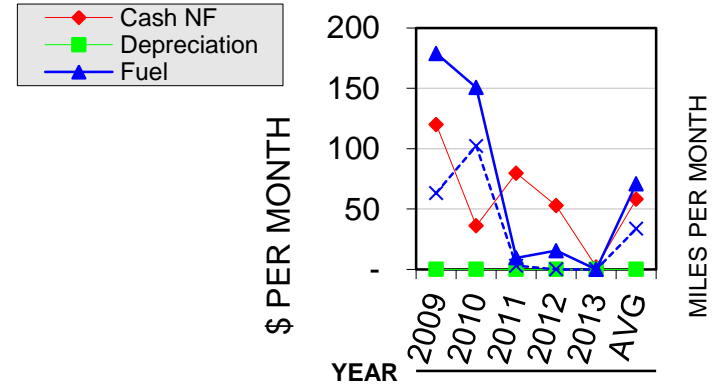

Comparison Costs of Three Vehicles

- 1989 Dodge Ram Van B250 ¾-ton, 5.2L 318ci 8-cyl, auto
- 1994 Subaru Legacy L, 2.2L 130hp flat-4cylinder, auto
- 1977 Subaru GS-400 400cc motorcycle

Dodge costs \$129/mo (32¢/mi)
 Subaru \$212/mo (21¢/mi)
 Suzuki \$14/mo (10¢/mi)

Miles per month axes are not numbered. Dodge peaks at 921 in 2010, Subaru at 1545 in 2011, Suzuki at 927 in 1984.

January 2014 - bmork@increa.com

Dodge RamVan Costs

Subaru Legacy Costs

Suzuki GS-400 Motorcycle Costs